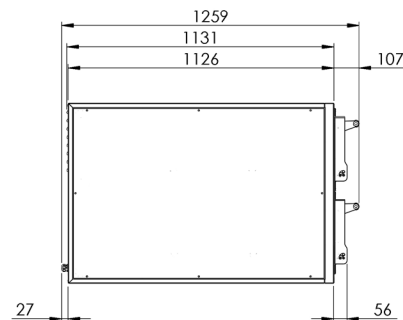

Technical data sheet

Product features

Double-decker pizza oven

Model	SAP Code	00015042
--------------	-----------------	----------

SAP Code	00015042	Net Height [mm]	763
Net Width [mm]	955	Net Weight [kg]	145.00
Net Depth [mm]	1259	Power electric [kW]	14.400

Technical data sheet

Technical drawing

Double-decker pizza oven

Model

SAP Code

00015042

Technical data sheet

Technical parameters

2. Net Width [mm]:

955

6. Gross Weight [kg]:

165.00

3. Net Depth [mm]:

1259

7. Device type:

Electric unit

4. Net Height [mm]:

763

8. Power electric [kW]:

14.400