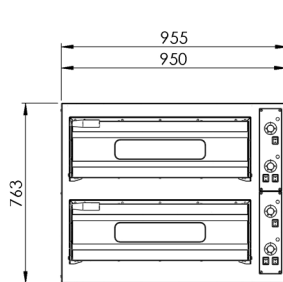

Technical data sheet

Product features

Double-decker pizza oven

Model	SAP Code	00015042
--------------	-----------------	----------

SAP Code	00015042	Net Height [mm]	763
Net Width [mm]	955	Net Weight [kg]	145.00
Net Depth [mm]	1259	Power electric [kW]	14.400

Technical data sheet

Technical drawing

Double-decker pizza oven

Model

SAP Code

00015042

Technical data sheet

Technical parameters

2. Net Width [mm]:

955

6. Gross Weight [kg]:

165.00

3. Net Depth [mm]:

1259

7. Device type:

Electric unit

4. Net Height [mm]:

763

8. Power electric [kW]:

14.400