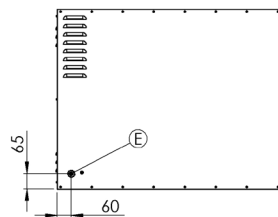

Technical data sheet

Product features

Double-decker pizza oven

Model	SAP Code	00015042
--------------	-----------------	----------

SAP Code	00015042	Net Height [mm]	763
Net Width [mm]	955	Net Weight [kg]	145.00
Net Depth [mm]	1259	Power electric [kW]	14.400

Technical data sheet

Technical drawing

Double-decker pizza oven

Model

SAP Code

00015042

Technical data sheet

Technical parameters

2. Net Width [mm]:

955

6. Gross Weight [kg]:

165.00

3. Net Depth [mm]:

1259

7. Device type:

Electric unit

4. Net Height [mm]:

763

8. Power electric [kW]:

14.400